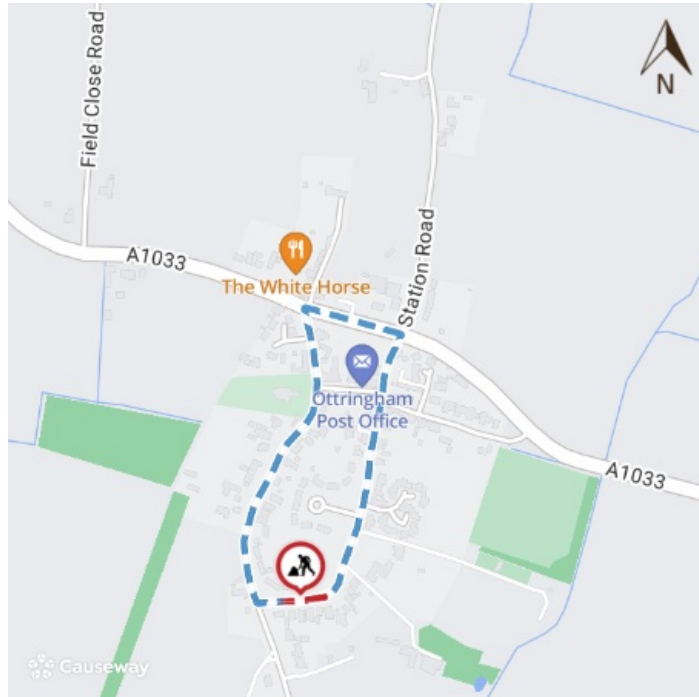

PROPOSED PLAN OF WORKS AND ASSOCIATED DIVERSION

Site: Ottringham, South End Road **Plan Number:** 138805437 **Dates:** 15/7/2024 - 2/8/2024

Drawn by: Ruth Wilson

Imagery © 2024 [MapTiler](#) | Imagery © 2024 [Hexagon](#) | © [MapTiler](#) © [OpenStreetMap contributors](#)